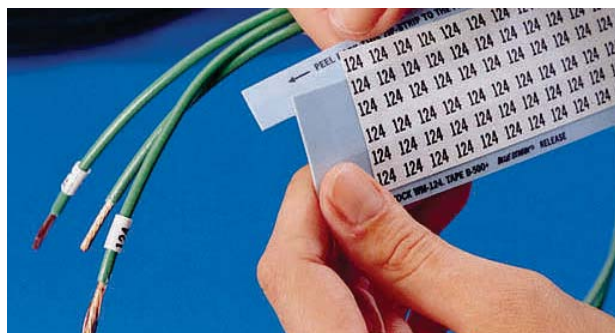

Pre-Printed Wire & Cable Markers

BradyID.com

Pre-Printed Wire & Cable Markers

Brady offers wire and cable markers in pre-printed number and letters for use in electrical applications. These wire marker cards come in several materials and styles for a variety of applications.

B-292 Write-On Self-Laminating Wire & Cable Markers

- Use labeling pens or other markers to write on your legend
- Transparent part over-wraps provide snug fitting, self-laminating shield that resists oil, water and solvents
- For applications above or below ground

B-500 Vinyl Cloth Wire Marker Cards

Repositionable vinyl cloth material are able to withstand moderate heat, oil and dirt. Labels hold tightly to the wire due to their high adhesion properties and can be re-used with ease if repositioning is required. Available in black on matte white background. Card-mounted wire markers are sold as individual characters or as consecutive numbers and letters.